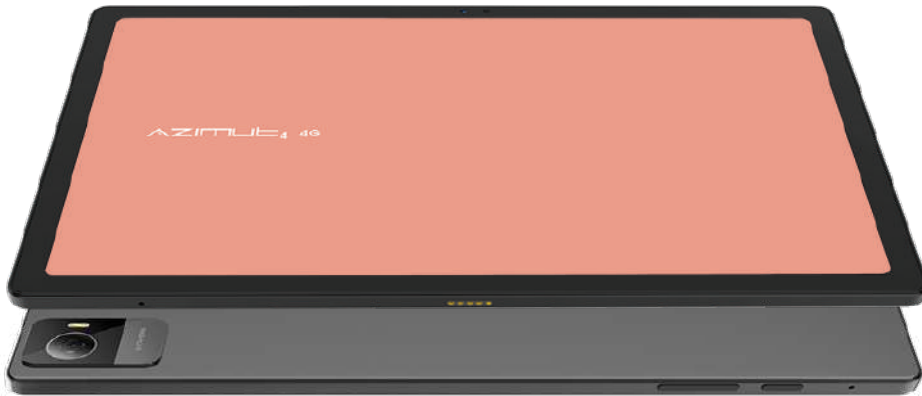

mediacom

**4G**  
phone

smartpad 10.5

**AZIMUT\_4 4G**

Tastiera  
opzionale  
(non inclusa)

Android™

Memory  
128GB

RAM  
8 GB

Mobile  
4G + PHONE

Display 10.51"  
1200x1920 - IPS

2 Cam  
Front 8.0 Mpx  
Rear 13.0Mpx

Battery  
6000mAh

Connection  
Wi-Fi  
GPS  
Bluetooth

Weight  
510g

Operating bands	<b>GSM: 850/900/1800/1900 MHz</b> <b>WCDMA: 900/2100 MHz</b> <b>LTE-FDD: B1/B3/B7/B20</b>
Audio Output	<b>3.5 mm earphone</b>
Additional Features	<b>2 Camera - 8.0Mpixel - 13.0Mpixel with flash light</b> <b>Built-in microphone - Built-in 4 speaker</b>
PC Interface	<b>1 USB Type-C - 1 micro SD card up to 128GB</b>
Operating System	<b>Android™ 13</b>
Power	<b>Rechargeable Li-poly battery (3.7V - 6000mAh)</b> <b>Power Adapter Type-C 5V-2A</b>
Casing	<b>Metal</b>
Size & Weight	<b>246.4x161.51x7.3 mm &amp; 510 g</b>