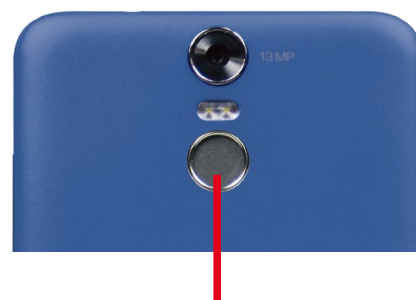

Phone <sup>DUO</sup> PAD S7p

CODICE: M-PPAS7P  
Versione petrol blue  
CODICE EAN: 8028153091180

CODICE: M-PPBS7P  
Versione champagne  
CODICE EAN: 8028153091197

<b>os 7.0</b> Powered by <b>android</b>	<b>5.5"</b> <b>HD IPS</b>	<b>Display</b> <b>1280x720</b>	<b>Quad Core</b> <b>1.3 GHz</b>	<b>Bluetooth 4.0</b> <b>Wi-Fi</b>	<b>DUAL</b> <b>SIM</b>
<b>13</b> Mpixel Rear Camera	<b>5</b> Mpixel Front Camera	<b>16</b> GB	<b>Ram</b> <b>2 GB</b>	<b>GPS</b>	<b>4G</b> <b>LTE</b>

SPECIFICATION

Memory	16GB Flash interna microSD card slot (max. 32GB supported*)
Display	5.5" LCD capacitive touchscreen Multitouch 1280x720 HD IPS
System	Quad Core 1.3GHz - MT6737
RAM	2GB
Networking	Wireless
Connection	Bluetooth 4.0
Positioning system	GPS
3G	Data download speed up to 21Mb/s Data upload speed up to 5.76Mb/s
Operating bands	WCDMA: 900/2100MHz GSM: 850/900/1800/1900MHz FDD-LTE: B3-1800/B7-2600/B20-800MHz
USIM card slot	2 SIM card* 1 micro + 1 nano
Audio Output	3.5 mm headphone
Additional Features	2 Camera: back 13.0Mpixel - front 5.0Mpixel Built-in microphone Built-in speaker
PC Interface	1 micro USB 2.0 Hi-speed
Operating System	Android 7 - 4G LTE
Size & Weight	157x78x8.25 mm & 172 g
Power	Rechargeable Li-ion battery (3300mAh) Power Adapter 5V micro USB

**Fingerprint**  
Letto di impronta digitali  
integrato

\*Il carrello supporta una nano SIM e una micro SIM per usufruire della funzione DUAL SIM o una micro SIM e una micro SD per poter espandere la memoria del telefono.